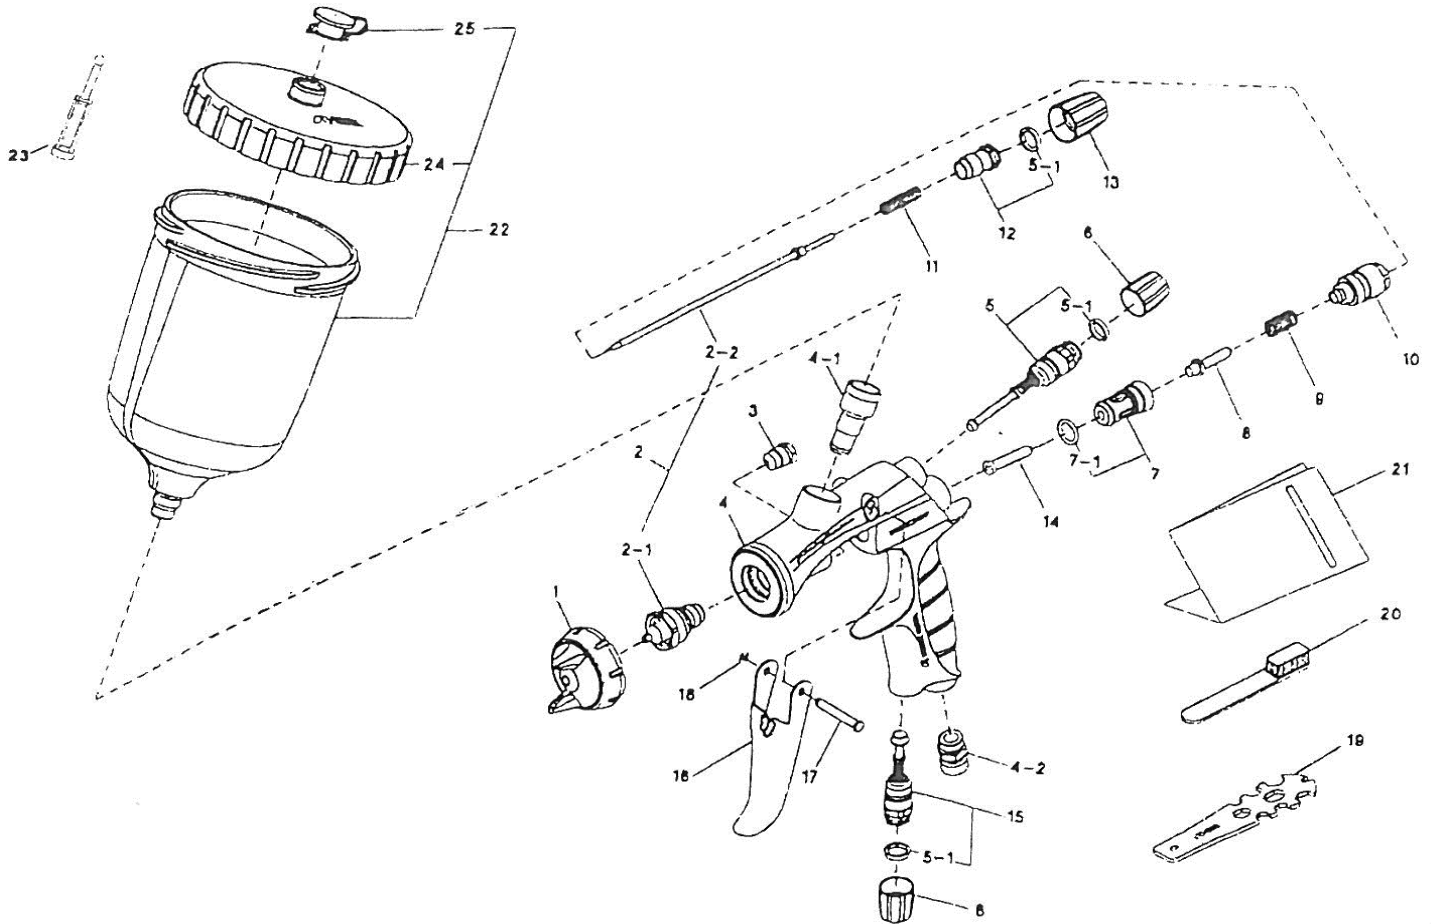

# WS400 Gravity Feed Spray Gun

ITEM NO.	PART NO.	DESCRIPTION	ITEM NO.	PART NO.	DESCRIPTION
1	93505300	Air Cap Set WS01	10	93505490	Fluid Adj. Guide
1a	93505330	Air Cap Packing - White #	11	93593530	Fluid Needle Spring
1b	93505341	Air Cap Cover Ring - Black #	12	93505810	Fluid Adjustment Screw
2	93506400	Nozzle / Needle Set 1.2mm	13	93505830	Fluid Adjustment Knob (Silver)
2	93505350	Nozzle / Needle Set 1.3mm Base	13	93506470	Fluid Adjustment Knob (Gold 1301B Only)
2	93506420	Nozzle / Needle Set 1.4mm	14	93595530	Air Valve Shaft
2	93506910	Nozzle / Needle Set 1.3HD	15	93505840	Air Adjustment Assembly
2	93506920	Nozzle / Needle Set 1.4HD	16	93505850	Trigger
2	93506930	Nozzle / Needle Set 1.5HD	17	93505860	Trigger Stud
2	93506850	Nozzle / Needle Set 1.3OBS (Cromax Pro)	18	96612025	E Stopper
3	93765610	Needle Packing with Nut #	19		Spanner
4-1	93505421	Fluid Nipple	20	96990600	Brush
4-2	93660300	Air Nipple	22	PCG.600P2	600ml Gravity Cup
5	93505430	Pattern Adj. Assembly	23	94011040	Filter
5-1	93505460	Adjustment Ring	24	94011020	Lid
6	93505470	Adjustment Knob (Silver)	25	94011030	Lid Knob
6	93506460	Ajustment Knob (Gold 1301B Only)			
7	93843530	Air Valve Assembly		WS400RSK	Reservice Kit includes items mark #
7-1	96638008	O Ring #			
8	93505480	Air Valve			
9	93719530	Air Valve Spring			