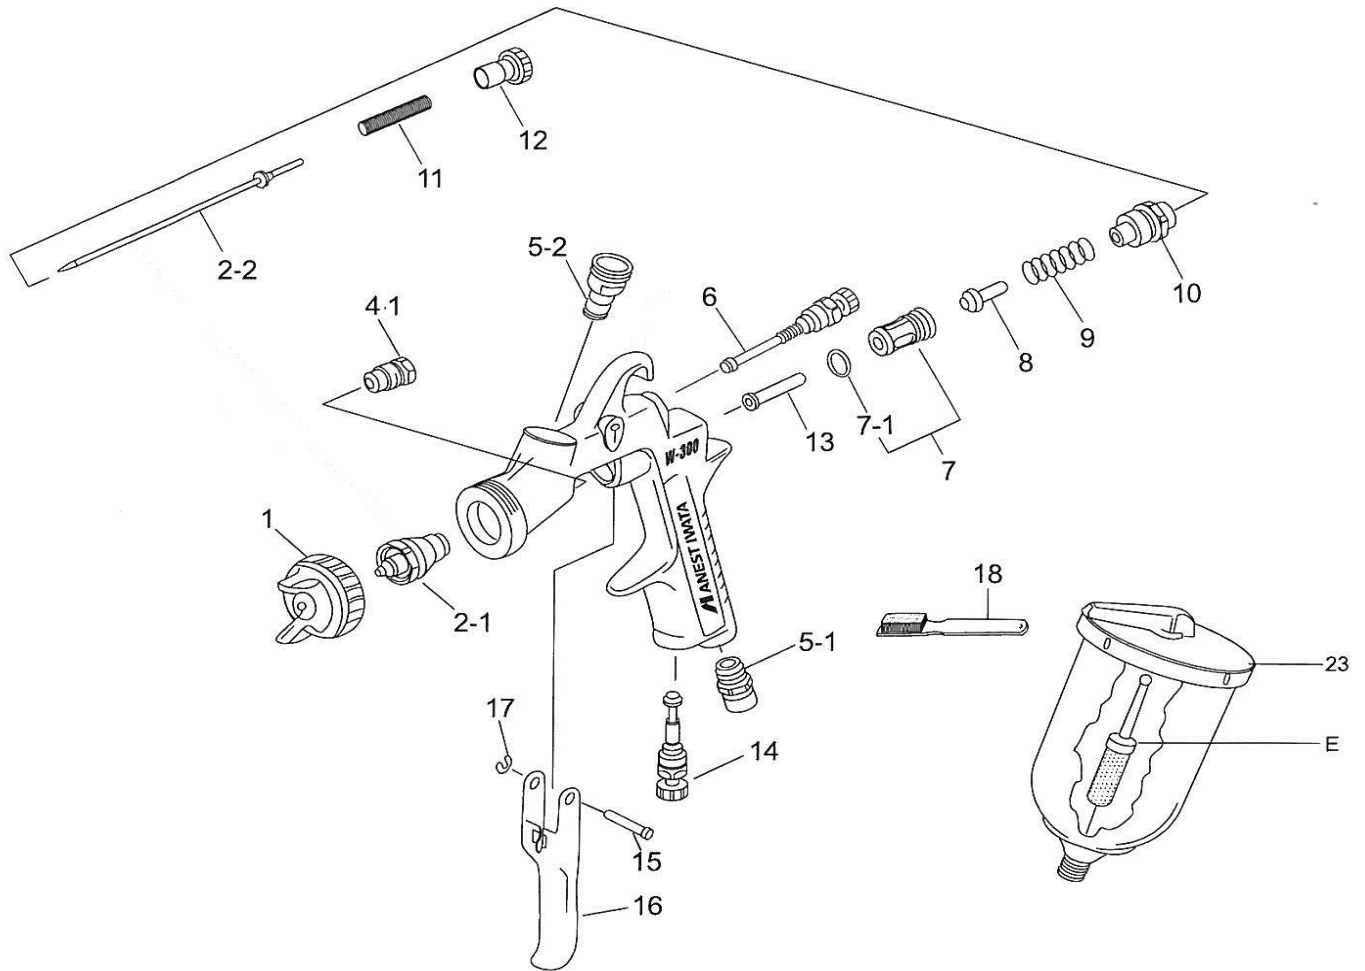

W300BPG Gravity Feed Spray Gun

ITEM NO.	PART NO.	DESCRIPTION	ITEM NO.	PART NO.	DESCRIPTION
1	93708610	Air Cap BP4	18	96990600	Brush
1a	93576530	Air Cap Cover Ring - Black #	23	PCG.2P2	200ml Gravity Cup
1b	93608320	Air Cap Packing - White #	23	PCG.400P2	400ml Gravity Cup
2-1	93712610	Nozzle 1.3mm BPG	23	PCG.6AG	600ml Gravity Cup
2-2	93578530	Needle 1.3mm	E	SEL.30	Gravity Filter (Pkt 5)
4-1	93765610	Needle Packing with Nut #		W300RSK	Reservice kit includes items marked #
5-1	93660300	Air Nipple			
5-2	93575620	Fluid Nipple			
6	93639620	Pattern Adj. Set - Gold BPG			
7	93843530	Air Valve Seat Set			
7-1	96638008	O Ring #			
8	93591530	Air Valve			
9	93719530	Air Valve Spring			
10	93644610	Fluid Adj. Set - Gold BPG			
11	93593530	Fluid Adj. Spring			
12	93594532	Fluid Adj. Knob			
13	93595530	Air Valve Shaft			
14	93646610	Air Adj. Set - Gold BPG			
15	93667360	Trigger Stud			
16	93597530	Trigger			
17	93912030	E Stopper (Pkt 2) #			