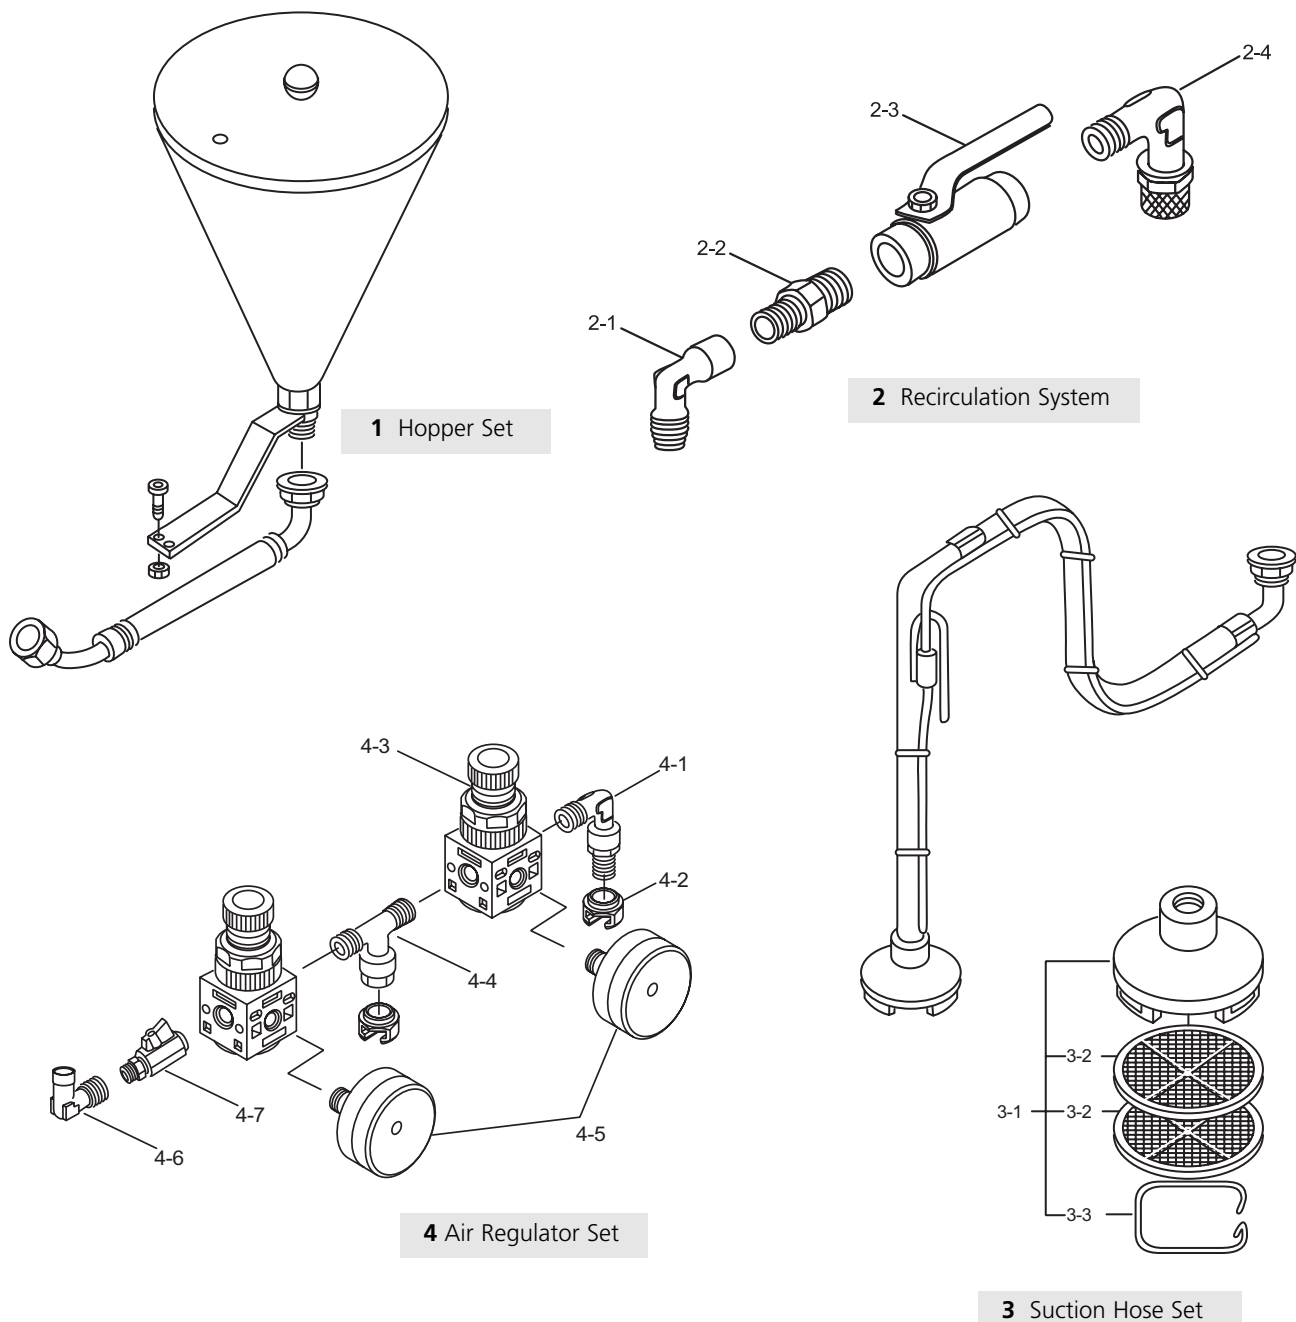

Item No.	Part No.	Description
1-1	94458570	Cap Cover
1-2	93841170	Filter 100 mesh
1-2	93842170	Filter 50 mesh
1-3	93529180	Packing
1-4	96350635	Bolt
1-5	UL300820	Spring Washer
1-6	94485571	Upper Adaptor
1-7	94935620	Packing Set (2 pcs)
1-8	96662046	Ball in AISI 440C
1-9	94931630	Exhaust Valve Set (2 pcs)
1-10	94932630	Sp Ring Set (2 pcs)
1-11	94456580	Lid
1-12	96350625	Bolt
1-13	UL300701	Hexagon Nut
1-14	96362080	Spring Washer
1-15	94453570	Diaphragm Holder
1-16	94423570	O Ring set
1-17;1-18	94931620	Diaphragm Set (2+2 pcs)
1-19	94453680	Diaphragm Holder
1-20	96996610	Y Packing
1-21	94421570	O Ring
1-22	94429572	Rod
1-23;1-24	94940100	Air Operating Double Valve Set including 2 screws
1-24	UL300617	Screw

Item No.	Part No.	Description
1-26	UL300819	Washer
1-25	95847521	Air Muffler
1-27	94423580	O Ring
1-28;1-38	94940700	Pump Body with oilless bearings
1-29	94933630	Intake Valve Set
1-30	94485580	Lower Adaptor
1-31	94343620	Joint
1-32	96990412	Plug
1-33	94456570	Blanking Cover
1-34	UL300019	Union Joint
1-35	UL300312	Joint
1-36	96350612	Screw
1-37	94422580	Cover
1-38	96234002	Screw

Item No.	Part No.	Description
1	01020006	Hopper Set for DPS90
<b>2 Recirculation System</b>		
2-1	UL300201	Joint M-F 1/4" - 90°
2-2	UL300101	Joint M 1/4" G
2-3	UL300351	Ball Valve
2-4	UL300205	Nipple
<b>3 Suction Hose Set</b>		
3	01010090	DPS90 - MSU323 Suction Hose Set
3-1	UL100007	Complete Cover
3-2	00407201	Filter 50 Mesh
3-3	00407203	Spring

Item No.	Part No.	Description
<b>4 Air Regulator Set</b>		
4-1	UL300201	Joint 90° 1/4" MF
4-2	UL300100	Joint 1/4" C.P.
	UI000610	Air Filter Regulator
4-3	U1000609	Air Regulator
4-4	UL300300	T-Joint M/F/M 1/4"
4-5	02004003	Air Gauge
4-6	UL300309	Quick Joint B.P. 1/4" M 90° φ 10
4-7	UL300353	Ball Valve 1/4" F/F