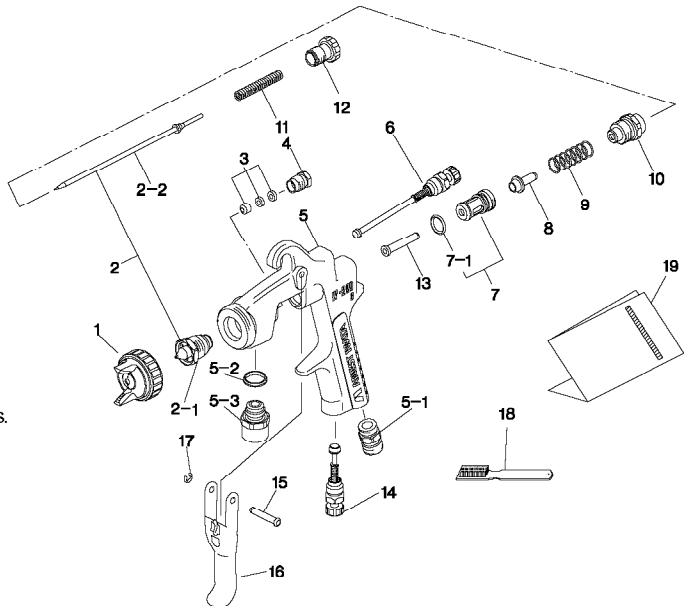

## Parts list

No.	Description	Qty
1	Air cap set	1
◆ 2	Fluid nozzle-fluid needle set	1
◆ 2-1	Fluid nozzle	1
◆ 2-2	Fluid needle set	1
◆ 3	Needle packing set	1
4	Needle packing seat	1
5	Body set	1
5-1	Air nipple	1
5-2	Gasket	1
5-3	Fluid nipple	1
6	Pattern adj. set	1
7	Air valve seat set	1
◆ 7-1	O ring	1

No.	Description	Qty
8	Air valve	1
9	Air valve spring	1
10	Fluid adj. guide	1
11	Fluid needle spring	1
12	Fluid adj. knob	1
◆ 13	Air valve shaft	1
14	Air adj. set	1
15	Trigger stud	1
16	Trigger	1
17	E stopper	1
18	Brush	1
19	Instruction manual	1

◆ Marked parts are wearable parts.