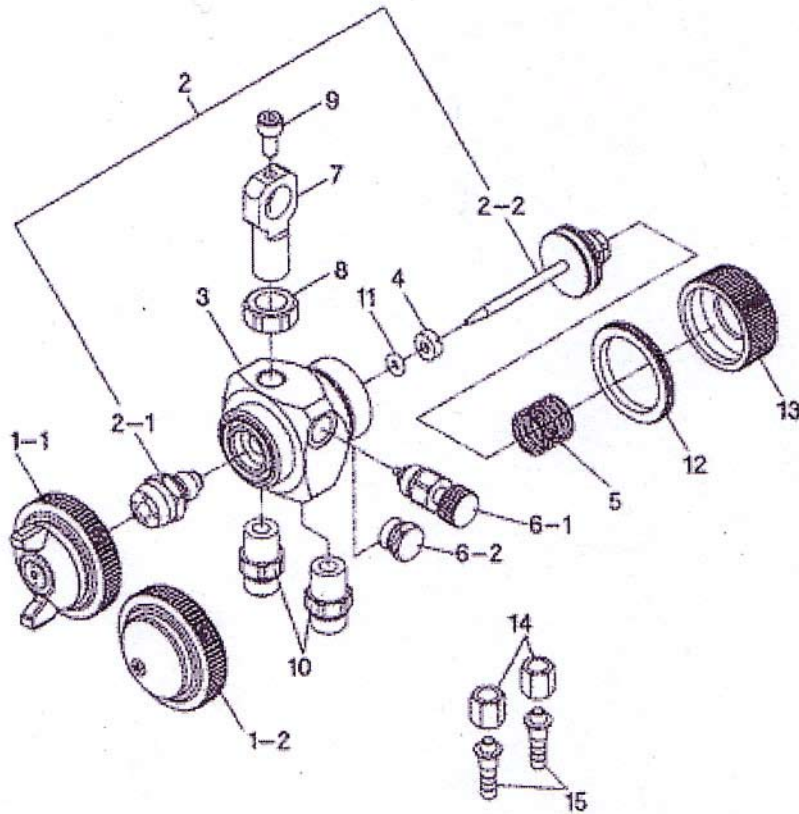

Item No.	Part No.	Description
1-1	93031980	Air Cap Set 0.5
1-1	93038980	Air Cap Set 1.0
1-1	93001980	Air Cap Set 1.3
1-1	93047980	Air Cap Set 2.0
1-2	93061980	Air Cap Set R0.5
1-2	93063980	Air Cap Set R1.0
1-2	93055980	Air Cap Set R1.3
1-2	93065980	Air Cap Set R2.0
2	93033980	Nozzle Piston Set 0.5
2	93041980	Nozzle Piston Set 1.0
2	93006980	Nozzle Piston Set 1.3
2	93049980	Nozzle Piston Set 2.0
2-1	N/A	Nozzle (Supplied in Set #2)
2-2	N/A	Piston Set (Supplied in Set #2)

Item No.	Part No.	Description
3	N/A	Gun Body
4	93015980	O Ring Seat
5	93195980	Piston Spring
6-1	93016980	Pattern Adj Set
6-2	93057980	Plug
7	93021981	Holder
8	93213981	Nut
9	96365060	Bolt
10	93023980	Nipple
11	96997085	O Ring
12	93229981	Nut
13	93025980	Fluid Adj. Knob
14	93028980	Nut
15	93030980	Joint