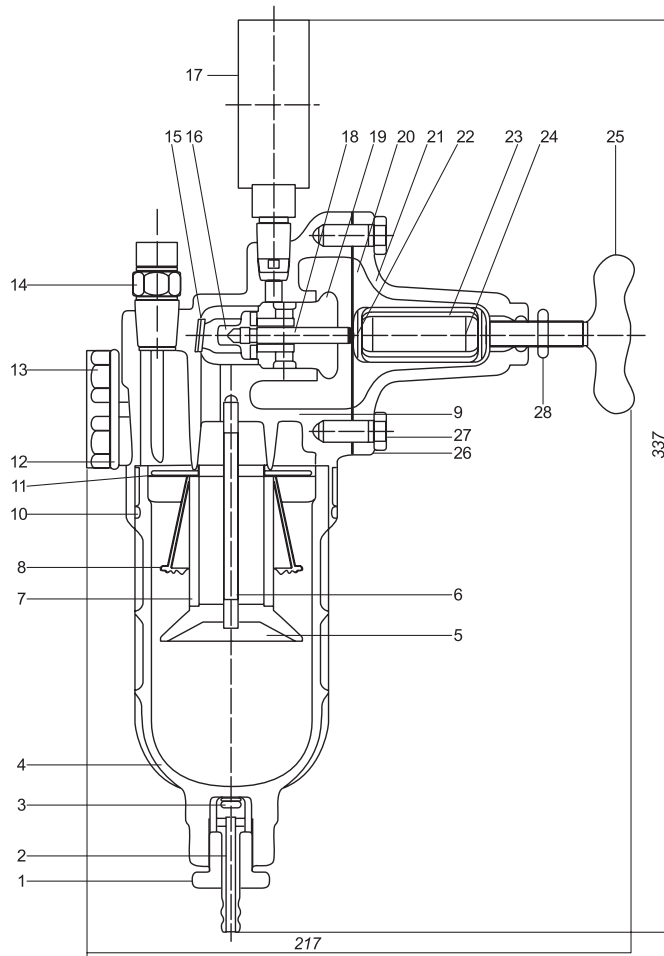

RR.AS

Item No.	Part No.	Description	Item No.	Part No.	Description
1	94745500	Drain Knob	16	94984500	Valve Rubber Set
2	94744501	Valve Holder	17	97200125	Pressure Gauge
3	94743161	Nozzle Tip Cleaning Valve	18	94731502	Valve Stem
4	94701500	Container	19	94730500	Valve Guide
5	94761500	Air Deflector	20	94705500	Diaphragm
6	94760500	Stud Bolt	21	94704501	Diaphragm Cap
7	96823550	Filter Element	22	94722501	Diaphragm Stopper
8	94762500	Baffle	23	94720501	Adjusting Spring
9	94700551	Main Body	24	94721501	Spring Stopper
10	96634075	O Ring	25	94715501	Adjusting Bolt Handle
11	94763500	Baffle Plate	26	94706500	Packing Diaphragm
12	94764500	Fixing Plate	27	96260888	Hexagon Bolt
13	96260866	Hexagon Bolt	28	94717501	Nut
14	94750601	Joint	29	94765500	Blanking Screw
15	94734500	Valve Spring		91559410	Stay Mounting Bracket