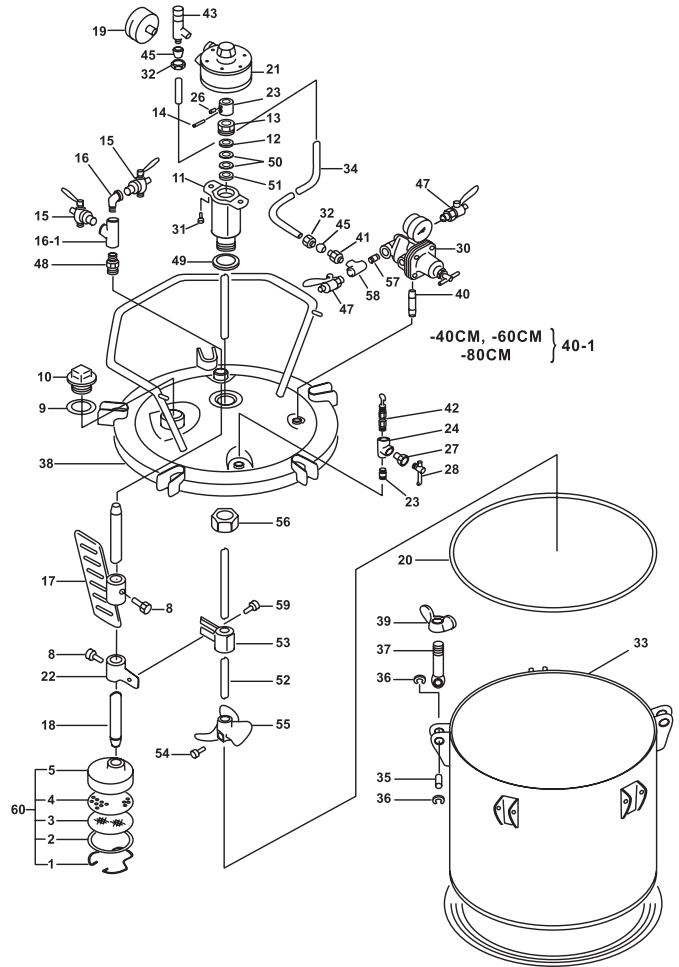

Item No.	Part No.	Description
1	94144201	Suction Filter Retainer
2	94143200	Suction Filter Ring
3	94930700	Filter (2 pcs)
4	94141200	Suction Filter Support
5	94140200	Suction Filter Body
8	96260870	Hexagon Bolt
11	94126152	Air Motor Stay (PT.10CM)
11-1	94126452	Air Motor Stay (PT.20CM)
12	94130150	Packing Female Adaptor (PT.10CM)
12-1	94130450	Packing Female Adaptor (PT.20CM)
13	94128151	Packing Seat (PT.10CM)
13-1	94128451	Packing Seat (PT. 20CM)
14	96572516	Spring Pin (PT.10CM)
14	906573020	Spring Pin (PT.20CM)
16	96678203	Elbow
18	94120102	Suction Pipe (PT.10CM)
18-1	94120202	Suction Pipe (PT.20CM)
19	95007100	Muffler (PT.10CM)
19-1	94913251	Muffler (PT.20CM)
20	94106100	Packing Lid (PT.10CM)
20-1	94106201	Packing Lid (PT.20CM)
21	14338011	Air Motor (PT.10CM)
21-1	14338001	Air Motor (PT.20CM)
22	94117253	Band
23	96676403	Nipple
24	96770302	Tee Joint
25	94123151	Joint-Shaft (PT.10CM)
25-1	94123451	Joint-Shaft (PT.20CM)
26	96210606	Screw (2 pcs) PT.10CM
26-1	96210510	Screw (2 pcs) PT.20CM
27	94166200	Exhaust Valve Body
28	94915200	Exhaust Valve Stem
29	96136816	Bolt (2 pcs)
30	RR56B	Regulator (RR-56B)
32	96805060	Joint Nut (2 pcs)
33	94905102	Paint Tank Set (PT.10CM)
33-1	94905251	Paint Tank Set (PT.20CM)
34	91909400	Nylon Tube 1m
35	94157201	Bolt Pin (3 pcs)
36	96610120	Stopper (6 pcs)
37	94156201	Bolt (3 pcs)

Item No.	Part No.	Description
38	94907152	Lid Set with Handle (PT.10CM)
38-1	94907260	Lid Set with Handle (PT.20CM)
19	94155200	Nut (3 pcs)
41	96807062	Half Union
42	15038210	Safety Valve (SVB.8.35)
43	15018050	Air Valve (AV.31)
45	94174150	Joint Ring (2 pcs)
47	97233102	Ball Valve (2)
49	94125150	Packing
50	94933700	V Packing (2 pcs) PT.10CM
50-1	94934700	V Packing (2 pcs) PT.20CM
51	94129150	Packing Male Adaptor (PT.10CM)
51-1	94129450	Packing Male Adaptor (PT.20CM)
52	94115151	Mixing Shaft (PT.10CM)
52-1	94115252	Mixing Shaft (PT.20CM)
53	94118152	Support Band (PT.10CM)
53-1	94912451	Support Band (PT.20CM)
54	96260866	Hexagon Bolt (PT.20CM)
54-1	96260665	Hexagon Bolt (PT.10CM)
55	95031150	Mixing Blade (PT.10CM)
55-1	94116451	Mixing Blade (PT.20CM)
56	94124151	Nut
57	96676402	Nipple
58	96678402	Tee Joint
59	96135820	Bolt
60	94913200	Suction Filter Set
	96683002	Bush (PT.20CM)