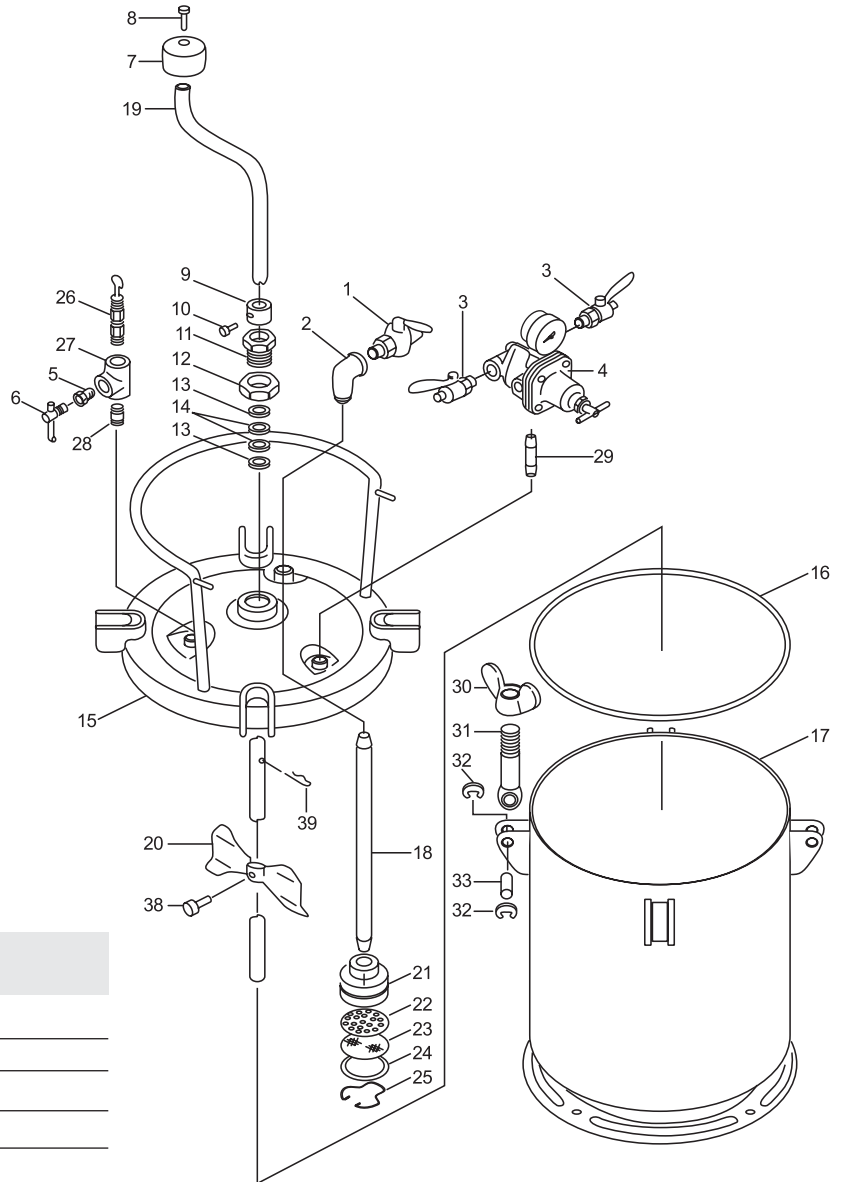

PT.10C

Item No.	Part No.	Description
1	94910000	Fluid Cock
2	96678203	Elbow
3	97233102	Ball Valve (2 pcs)
4	RR56B	Air Regulator (RR56B)
5	94166200	Exhaust Valve Body (PT.20C)
6	94915200	Exhaust Valve Stem Set
7	94112200	Knob
8	96131620	Screw
9	94123201	Joint Shaft
10	96260645	Hexagon Bolt
11	94128200	Packing Seat
12	94124200	Hexagon Nut
13-14	94906001	Packing (4 pcs)
15	94907102	Lid Set with Handle (PT.10C)
15-1	94909210	Lid Set with Handle (PT.20C)
16	94106100	Packing Lid (PT.10C)
16.1	94106201	Packing Lid (PT.20C)
17	94905102	Paint Tank Set (PT.10C)
17-1	94905251	Paint Tank Set (PT.20C)
18	94120102	Suction Pipe (PT.10C)
18-1	94120202	Suction Pipe (PT.20C)
19	94115101	Mixing Shaft (PT.10C)
19-1	94115202	Mixing Shaft (PT.20C)
20	94116203	Mixing Blade
21	94100200	Suction Filter Body

Item No.	Part No.	Description
22	94151200	Suction Filter Support
23	94930700	Filter (2 pcs)
24	94143200	Suction Filter Ring
25	94144201	Suction Filter Retainer
26	SVB.8.35	Safety Valve (SVB.8.35)
27	96770302	Tee Joint
28	96676403	Nipple (Safety Valve)
29	94171110	Nipple (For regulator)
30	94155200	Nut (3 pcs)
31	94156201	Bolt (3 pcs)
32	96610120	Stopper (6 pcs)
33	94157201	Bolt Pin (3 pcs)
38	96995850	Bolt
39	96559000	Snap Pin
57	94906001	Packing Set 13-14
58	94913200	Suction Filter 21-25