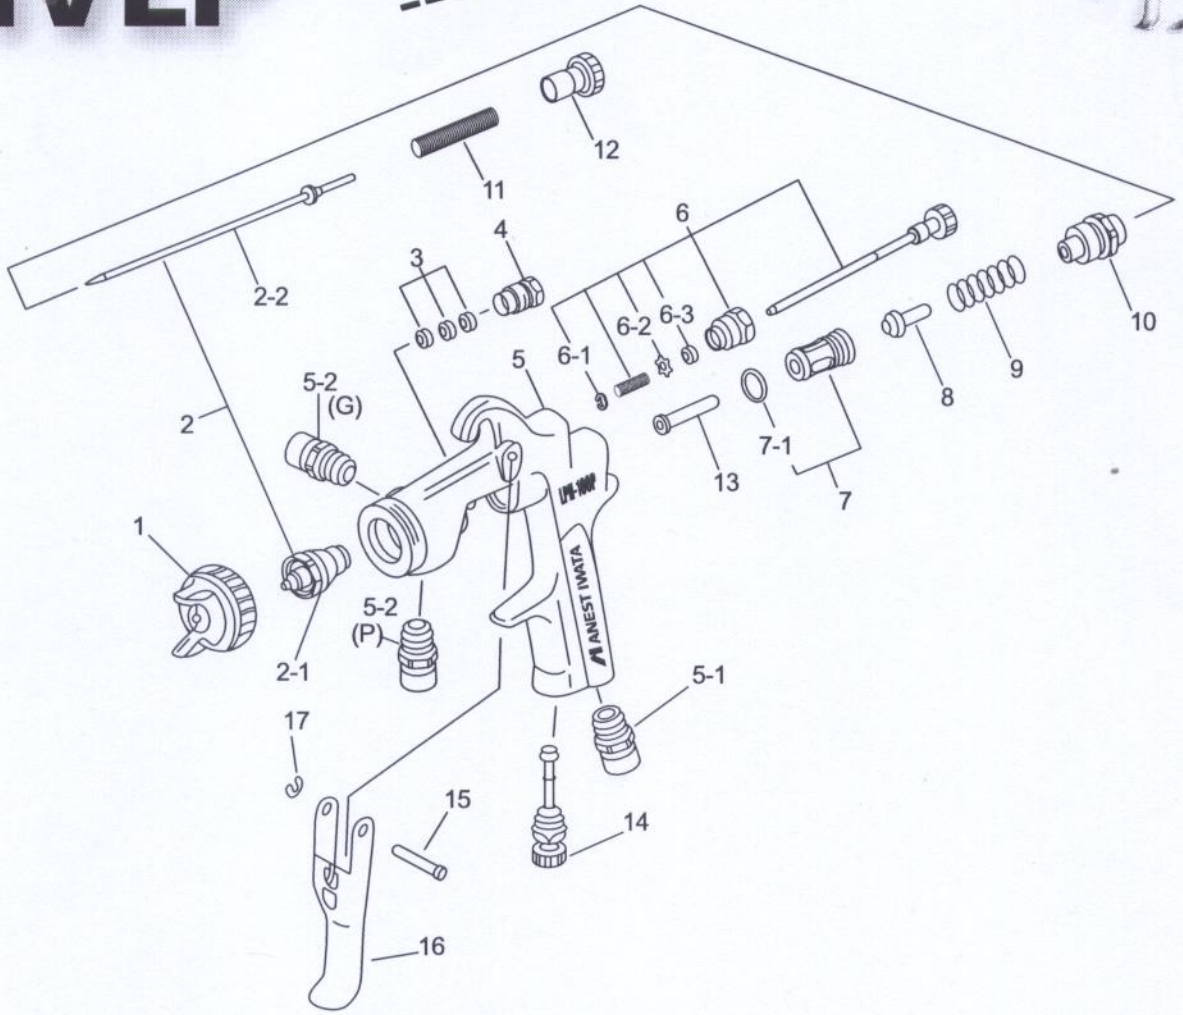

HVLP

PRESSURE

Item No.	Part No.	Description	Item No.	Part No.	Description
1	93832530	Air Cap Set E1	8	93591530	Air Valve
1A	93576530	# Air Cap Cover Ring	9	93719530	Air Valve Spring
1B	93608320	# Cap Packing	10	93844531	Fluid Adjust Guide
2+2-1	93855600	Nozzle Needle Set 0.8mm	11	93593530	Fluid Needle Spring
2+2-1	93856600	Nozzle Needle Set 1.0mm	12	93594532	Fluid Adjust Knob
2+2-1	93833530	Nozzle Needle Set 1.3mm	13	93595530	Air Valve Shaft
2+2-1	93802600	Nozzle Needle Set 1.5mm	14	93845531	Air Adjust Set
3	93834530	# Needle Packing Set	15	93667360	Trigger Stud
4	93581531	Needle Packing Seat	16	93597530	# Trigger LPH100
5	93835530	Body Set, Pressure	17	93912030	E Stopper (pkt 2)
5-1	93660300	Air Nipple		96990600	Brush
5-2	93584530	Fluid Nipple		93846530	Inner Pressure Measuring Cap Set. E1
6	93842531	Fan Pattern Adjust Set		GS01	Spray Gun Spanner
7	93843530	Air Valve Seat Set		W100RSK	W100 & LPH100 Reservice Kit
7-1	96638008	# O Ring			includes items with #