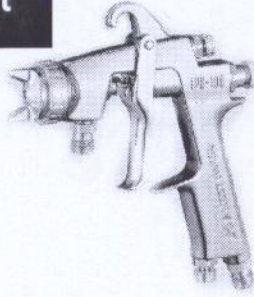

HVLP

PRESSURE

Item No.	Part No.	Description	Item No.	Part No.	Description
1	93832530	Air Cap Set E1	8	93591530	Air Valve
1A	93576530	# Air Cap Cover Ring	9	93719530	Air Valve Spring
1B	93608320	# Cap Packing	10	93844531	Fluid Adjust Guide
2+2-1	93855600	Nozzle Needle Set 0.8mm	11	93593530	Fluid Needle Spring
2+2-1	93856600	Nozzle Needle Set 1.0mm	12	93594532	Fluid Adjust Knob
2+2-1	93833530	Nozzle Needle Set 1.3mm	13	93595530	Air Valve Shaft
2+2-1	93802600	Nozzle Needle Set 1.5mm	14	93845531	Air Adjust Set
3	93834530	# Needle Packing Set	15	93667360	Trigger Stud
4	93581531	Needle Packing Seat	16	93597530	# Trigger LPH100
5	93835530	Body Set, Pressure	17	93912030	E Stopper (pkt 2)
5-1	93660300	Air Nipple		96990600	Brush
5-2	93584530	Fluid Nipple		93846530	Inner Pressure Measuring Cap Set. E1
6	93842531	Fan Pattern Adjust Set		GS01	Spray Gun Spanner
7	93843530	Air Valve Seat Set		W100RSK	W100 & LPH100 Reservice Kit
7-1	96638008	# O Ring			includes items with #