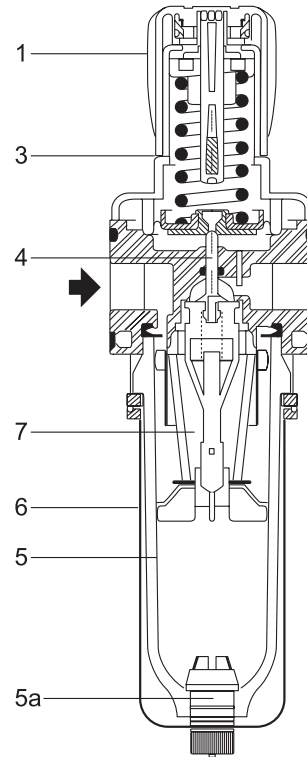

LFR107

LFR112/CFR112/COA112

Item No.	Part No.	Description
1	97802079	Knob
2	97802075	Moving Parts
3	97802078	Spring Assembly
4	00833867	Gauge
5	97802065	Polycarbonate Bowl with semi-auto drain
5a	97801684	Semi Automatic Drain
6		Bowl Protection with bolt
7a	97802072	25 micron Filter Element - std.
7b		10 micron Filter Element - opt.
7c		5 micron Filter Element - opt.

Item No.	Part No.	Description
1	97801777	Knob
2	97801773	Moving Parts
3	97801776	Spring
4	00833867	Gauge
5	97801838	Polycarbonate Bowl with semi-auto drain
5a	97801684	Semi Automatic Drain
6	97801840	Bowl Protection with bolt
7a	97801732	25 micron Filter Element - LFR112 std.
7b	97801733	10 micron Filter Element - LFR112 opt
7c	97801731	5 micron Filter Element - CFR112 std.
7d	97801005	0.01micron Filter Element - CFR112 2nd stage
		COA 112
	34303003	Wall Mount Bracket LFR112/CFR112