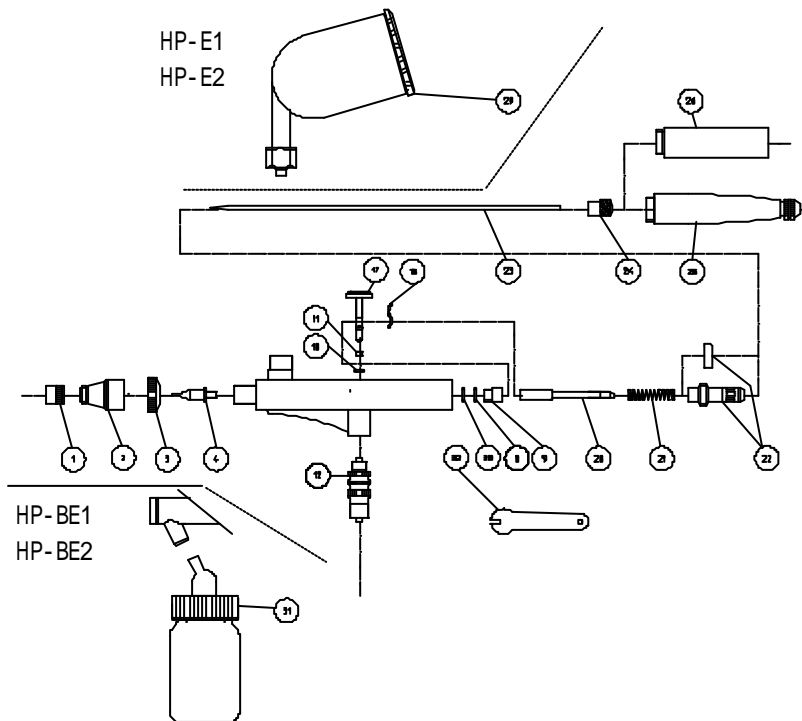

PARTS LIST

	Parts name	E1	E2	BE1	BE2
1	Needle Cap				
2	Nbzzle Cap				
3	Cap washer				
4	Nbzzle				
8	Needle packing				
9	Needle packing Screw				
10	Piston O ring				
11	Piston				
12	Air Valve Set				
17	Main Lever				
18	Auxiliary lever				
20	Needle Chucking				
21	Needle Spring				
22	Spring Guide (Spring adj screw)				
23	Needle				
24	Needle Chucking Nut				
25	Preset Cap Set				
26	Cap				
29	Cup Set				
32	Spanner				
31	Bottle set				
39	Needle seat				

- 1) marked parts are replacement parts.
- 2) marked parts are common parts.
- 3) marked parts are model specific parts.