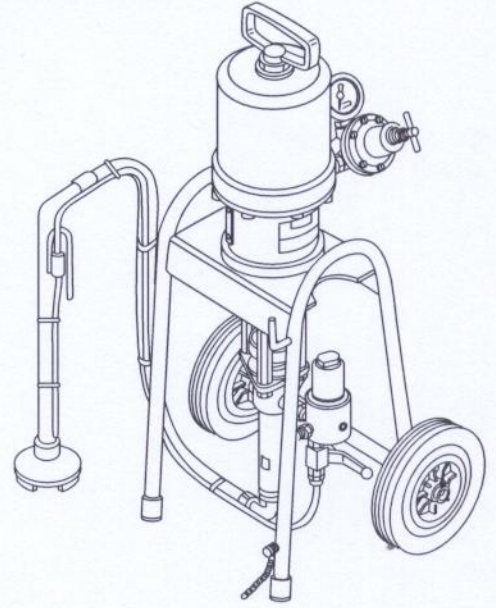

Pump Type PP 4301E

Pressure Ratio: **30:1**

Fluid Output: **5.3 l/min**

Max. fluid output pressure: **210 bar**

Max. operating air pressure: 7 bar

ALS 43 3L: Pump type PP 4301B on wheel cart with air regulator, suction hose and paint filter

Item No.	Part No.	Description
----------	----------	-------------

Spares For Standard Fluid Pump

41	04430150	Rod
42	04482150	Thinner Cup Set
43	04471150	Sleeve
44	04441150	V Packing Female Adaptor Upper
53	0494015000	Upper V Packing Set (4 pcs)
46	04443150	V Packing Male Adaptor Upper
45	04401160	Upper Washer
47	04483150	Suction Main Body
48	UL300805	Washer
49	UL300802	Spring Washer
50	UL300703	Hexagon Nut
51	04447150	Packing Upper
52	04414150	Nut
55	04443161	V Packing Male Adaptor Lower
66	0494215000	Lower V Packing (4 pcs)
56	04441160	V Packing Female Adaptor Lower
54	04400160	Lower Washer
57	06662025	Ball
58	04420170	Pin
59	04460160	Valve Holder Set
60	94434150	Suction Tube
61	04447160	Packing Lower
62	06662050	Ball
63	04420160	Pin
64	04460150	Valve Adaptor Set
Accessories		
	01010090	Suction Hose Set
	14930000	PF 20 Complete Filter