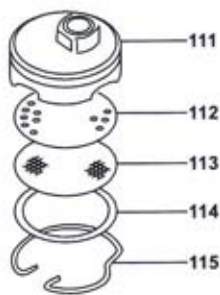

**PLUNGER PUMP
PP-7201B**

AIR REGULATOR SET

TANK SET

INTAKE FILTER SET

PIPE SET

Item No.	Part No.	Description
1	04401051	Air Cylinder
2	04437050	Cap Nut
3	04444050	Washer (2)
4	04447080 *	Packing (Ref RSK)
5	06470806	Washer
6	06630022 *	O Ring (Ref RSK)
7		Interlock Bush (ref Item 72)
8	04488051 *	Block (Ref RSK)
9	04406051	Guide Plate
10	04400070	Seat Block
11	06634045 *	O Ring (Ref RSK) (2)
12	04430090	Connecting Rod (3)
13	04429050	Rod
14	04439051	Packing Holder
15	04471060	Sleeve 0.2
16	06382086	Hexagon Nut (3)
17	06500806	Spring Washer (3)
18	04447091 ^	Packing 0.5 (Ref RSK)
19	06662020	Ball
20	04443060	V Pack, adaptor
21		V Pack, teflon lower (Ref Item 71)
22		V Pack, leather lower (Ref Item 71)
23	04441060	V Pack, female adaptor
24	04447600 ^	Packing (Ref RSK)
25	06662040	Ball
26	04940050	Valve Adaptor Set
27	04438081	Joint
28	06805480	Joint Nut
29	06806480	Sleeve
30	04486052	Hose
31		Spindle -1 (Ref Item 72)
32	06613240	Stopper (2)
33	04444090	Washer (2)
34	04930640 *	Packing (Ref RSK)
35	04459051	Stopper
36	06634060 *	O Ring (Ref RSK)
37	06800491	Elbow Union
38	04405051	Exhaust Cover
39	04402050	Packing
40	06154073	Screw - 4X35
41	06500406	Spring Washer
42	06136614	Bolt (4)
44		Spindle - 2 (Ref Item 72)
45	04943050	Main Body Set
46	04935740	Pin (2)
47	04414050	Union
48	04441050	V Pack, female adaptor
49		V Pack, leather upper (Ref Item 70)
50		V Pack, leather upper (Ref Item 70)
51	04443050	V Pack, male adaptor . 1
52	04432060	Suction Body
53	04444080	Washer 4 (3)
54	04941050	Valve Holder Set
55	04434052	Suction Tube
56	04420600	Pin - 2
57	06131308	Screw (2)