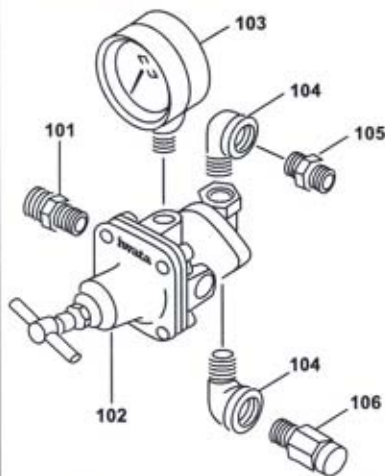

**PLUNGER PUMP
PP-7201B**

AIR REGULATOR SET

TANK SET

INTAKE FILTER SET

PIPE SET

Item No.	Part No.	Description
1	04401051	Air Cylinder
2	04437050	Cap Nut
3	04444050	Washer (2)
4	04447080 *	Packing (Ref RSK)
5	06470806	Washer
6	06630022 *	O Ring (Ref RSK)
7		Interlock Bush (ref Item 72)
8	04488051 *	Block (Ref RSK)
9	04406051	Guide Plate
10	04400070	Seat Block
11	06634045 *	O Ring (Ref RSK) (2)
12	04430090	Connecting Rod (3)
13	04429050	Rod
14	04439051	Packing Holder
15	04471060	Sleeve 0.2
16	06382086	Hexagon Nut (3)
17	06500806	Spring Washer (3)
18	04447091 ^	Packing 0.5 (Ref RSK)
19	06662020	Ball
20	04443060	V Pack, adaptor
21		V Pack, teflon lower (Ref Item 71)
22		V Pack, leather lower (Ref Item 71)
23	04441060	V Pack, female adaptor
24	04447600 ^	Packing (Ref RSK)
25	06662040	Ball
26	04940050	Valve Adaptor Set
27	04438081	Joint
28	06805480	Joint Nut
29	06806480	Sleeve
30	04486052	Hose
31		Spindle -1 (Ref Item 72)
32	06613240	Stopper (2)
33	04444090	Washer (2)
34	04930640 *	Packing (Ref RSK)
35	04459051	Stopper
36	06634060 *	O Ring (Ref RSK)
37	06800491	Elbow Union
38	04405051	Exhaust Cover
39	04402050	Packing
40	06154073	Screw - 4X35
41	06500406	Spring Washer
42	06136614	Bolt (4)
44		Spindle - 2 (Ref Item 72)
45	04943050	Main Body Set
46	04935740	Pin (2)
47	04414050	Union
48	04441050	V Pack, female adaptor
49		V Pack, leather upper (Ref Item 70)
50		V Pack, leather upper (Ref Item 70)
51	04443050	V Pack, male adaptor . 1
52	04432060	Suction Body
53	04444080	Washer 4 (3)
54	04941050	Valve Holder Set
55	04434052	Suction Tube
56	04420600	Pin - 2
57	06131308	Screw (2)