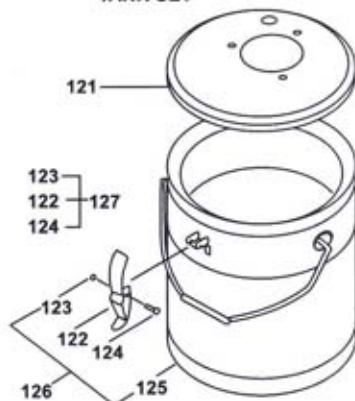

**PLUNGER PUMP
PP-7201B**

AIR REGULATOR SET

TANK SET

INTAKE FILTER SET

PIPE SET

Item No.	Part No.	Description
1	04401051	Air Cylinder
2	04437050	Cap Nut
3	04444050	Washer (2)
4	04447080 *	Packing (Ref RSK)
5	06470806	Washer
6	06630022 *	O Ring (Ref RSK)
7		Interlock Bush (ref Item 72)
8	04488051 *	Block (Ref RSK)
9	04406051	Guide Plate
10	04400070	Seat Block
11	06634045 *	O Ring (Ref RSK) (2)
12	04430090	Connecting Rod (3)
13	04429050	Rod
14	04439051	Packing Holder
15	04471060	Sleeve 0.2
16	06382086	Hexagon Nut (3)
17	06500806	Spring Washer (3)
18	04447091 ^	Packing 0.5 (Ref RSK)
19	06662020	Ball
20	04443060	V Pack, adaptor
21		V Pack, teflon lower (Ref Item 71)
22		V Pack, leather lower (Ref Item 71)
23	04441060	V Pack, female adaptor
24	04447600 ^	Packing (Ref RSK)
25	06662040	Ball
26	04940050	Valve Adaptor Set
27	04438081	Joint
28	06805480	Joint Nut
29	06806480	Sleeve
30	04486052	Hose
31		Spindle -1 (Ref Item 72)
32	06613240	Stopper (2)
33	04444090	Washer (2)
34	04930640 *	Packing (Ref RSK)
35	04459051	Stopper
36	06634060 *	O Ring (Ref RSK)
37	06800491	Elbow Union
38	04405051	Exhaust Cover
39	04402050	Packing
40	06154073	Screw - 4X35
41	06500406	Spring Washer
42	06136614	Bolt (4)
44		Spindle - 2 (Ref Item 72)
45	04943050	Main Body Set
46	04935740	Pin (2)
47	04414050	Union
48	04441050	V Pack, female adaptor
49		V Pack, leather upper (Ref Item 70)
50		V Pack, leather upper (Ref Item 70)
51	04443050	V Pack, male adaptor . 1
52	04432060	Suction Body
53	04444080	Washer 4 (3)
54	04941050	Valve Holder Set
55	04434052	Suction Tube
56	04420600	Pin - 2
57	06131308	Screw (2)