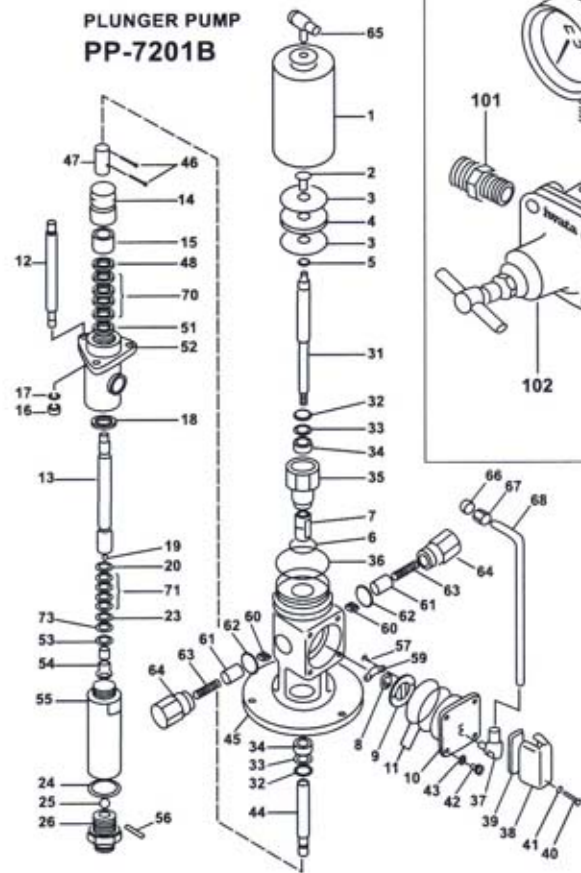

**PLUNGER PUMP
PP-7201B**

AIR REGULATOR SET

TANK SET

INTAKE FILTER SET

PIPE SET

Item No.	Part No.	Description
1	04401051	Air Cylinder
2	04437050	Cap Nut
3	04444050	Washer (2)
4	04447080 *	Packing (Ref RSK)
5	06470806	Washer
6	06630022 *	O Ring (Ref RSK)
7		Interlock Bush (ref Item 72)
8	04488051 *	Block (Ref RSK)
9	04406051	Guide Plate
10	04400070	Seat Block
11	06634045 *	O Ring (Ref RSK) (2)
12	04430090	Connecting Rod (3)
13	04429050	Rod
14	04439051	Packing Holder
15	04471060	Sleeve 0.2
16	06382086	Hexagon Nut (3)
17	06500806	Spring Washer (3)
18	04447091 ^	Packing 0.5 (Ref RSK)
19	06662020	Ball
20	04443060	V Pack, adaptor
21		V Pack, teflon lower (Ref Item 71)
22		V Pack, leather lower (Ref Item 71)
23	04441060	V Pack, female adaptor
24	04447600 ^	Packing (Ref RSK)
25	06662040	Ball
26	04940050	Valve Adaptor Set
27	04438081	Joint
28	06805480	Joint Nut
29	06806480	Sleeve
30	04486052	Hose
31		Spindle -1 (Ref Item 72)
32	06613240	Stopper (2)
33	04444090	Washer (2)
34	04930640 *	Packing (Ref RSK)
35	04459051	Stopper
36	06634060 *	O Ring (Ref RSK)
37	06800491	Elbow Union
38	04405051	Exhaust Cover
39	04402050	Packing
40	06154073	Screw - 4X35
41	06500406	Spring Washer
42	06136614	Bolt (4)
44		Spindle - 2 (Ref Item 72)
45	04943050	Main Body Set
46	04935740	Pin (2)
47	04414050	Union
48	04441050	V Pack, female adaptor
49		V Pack, leather upper (Ref Item 70)
50		V Pack, leather upper (Ref Item 70)
51	04443050	V Pack, male adaptor . 1
52	04432060	Suction Body
53	04444080	Washer 4 (3)
54	04941050	Valve Holder Set
55	04434052	Suction Tube
56	04420600	Pin - 2
57	06131308	Screw (2)