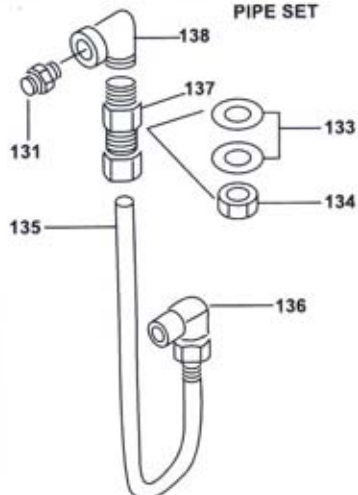

**PLUNGER PUMP
PP-7201B**

AIR REGULATOR SET

TANK SET

INTAKE FILTER SET

PIPE SET

Item No.	Part No.	Description
1	04401051	Air Cylinder
2	04437050	Cap Nut
3	04444050	Washer (2)
4	04447080 *	Packing (Ref RSK)
5	06470806	Washer
6	06630022 *	O Ring (Ref RSK)
7		Interlock Bush (ref Item 72)
8	04488051 *	Block (Ref RSK)
9	04406051	Guide Plate
10	04400070	Seat Block
11	06634045 *	O Ring (Ref RSK) (2)
12	04430090	Connecting Rod (3)
13	04429050	Rod
14	04439051	Packing Holder
15	04471060	Sleeve 0.2
16	06382086	Hexagon Nut (3)
17	06500806	Spring Washer (3)
18	04447091 ^	Packing 0.5 (Ref RSK)
19	06662020	Ball
20	04443060	V Pack, adaptor
21		V Pack, teflon lower (Ref Item 71)
22		V Pack, leather lower (Ref Item 71)
23	04441060	V Pack, female adaptor
24	04447600 ^	Packing (Ref RSK)
25	06662040	Ball
26	04940050	Valve Adaptor Set
27	04438081	Joint
28	06805480	Joint Nut
29	06806480	Sleeve
30	04486052	Hose
31		Spindle -1 (Ref Item 72)
32	06613240	Stopper (2)
33	04444090	Washer (2)
34	04930640 *	Packing (Ref RSK)
35	04459051	Stopper
36	06634060 *	O Ring (Ref RSK)
37	06800491	Elbow Union
38	04405051	Exhaust Cover
39	04402050	Packing
40	06154073	Screw - 4X35
41	06500406	Spring Washer
42	06136614	Bolt (4)
44		Spindle - 2 (Ref Item 72)
45	04943050	Main Body Set
46	04935740	Pin (2)
47	04414050	Union
48	04441050	V Pack, female adaptor
49		V Pack, leather upper (Ref Item 70)
50		V Pack, leather upper (Ref Item 70)
51	04443050	V Pack, male adaptor . 1
52	04432060	Suction Body
53	04444080	Washer 4 (3)
54	04941050	Valve Holder Set
55	04434052	Suction Tube
56	04420600	Pin - 2
57	06131308	Screw (2)