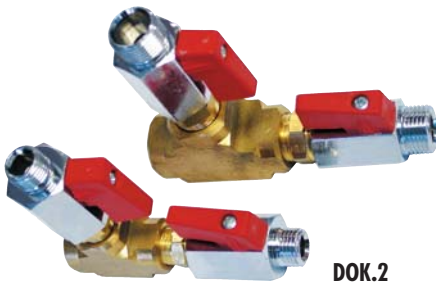

Double Diaphragm Pump Accessories

01020006

5 Litre Gravity Pot/Hopper Set

Order No.	Description
01020006	Gravity Pot/Hopper set 5 litre

Suction Hose Set

Order No.	Description
01010090	Suction Hose Set - 20 litre drums
EXT01	Extension Suction Tube for 200 litre drums (Screws onto 20 litre suction set)

DOK.2

Two Gun Kit

→ Double outlet conversion kit - allows for two guns to be used on the pump

Order No.	Description
DOK.2	Double outlet conversion kit; 1/4" x 1/4" and 3/8" x 3/8"

PR5

Paint Regulator

→ Accurate and reliable adjustment of paint pressure to assure stable supply of paint