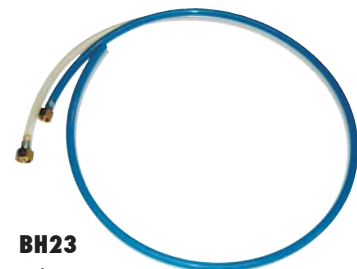

Double Diaphragm Pump Accessories

01020006

5 Litre Gravity Pot/Hopper Set

Order No.	Description
01020006	Gravity Pot/Hopper set 5 litre

Suction Hose Set

Order No.	Description
01010090	Suction Hose Set - 20 litre drums
EXT01	Extension Suction Tube for 200 litre drums (Screws onto 20 litre suction set)

DOK.2

Two Gun Kit

→ Double outlet conversion kit - allows for two guns to be used on the pump

Order No.	Description
DOK.2	Double outlet conversion kit; 1/4" x 1/4" and 3/8" x 3/8"

PR5

Paint Regulator

→ Accurate and reliable adjustment of paint pressure to assure stable supply of paint

Order No.	Description
PR5	Paint Regulator

ACCESSORIES

W200
Pressure Feed
Spray Gun

W100
Pressure Feed
Spray Gun

NEW71.0
Pressure Feed
Spray Gun

BH23
Light Duty Non
Braided Hose

AZ10
Pressure Feed
Spray Gun

NEW77.0
Pressure Feed
Spray Gun

TPH
Heavy Duty Braided
Twin Air/Paint Hoses